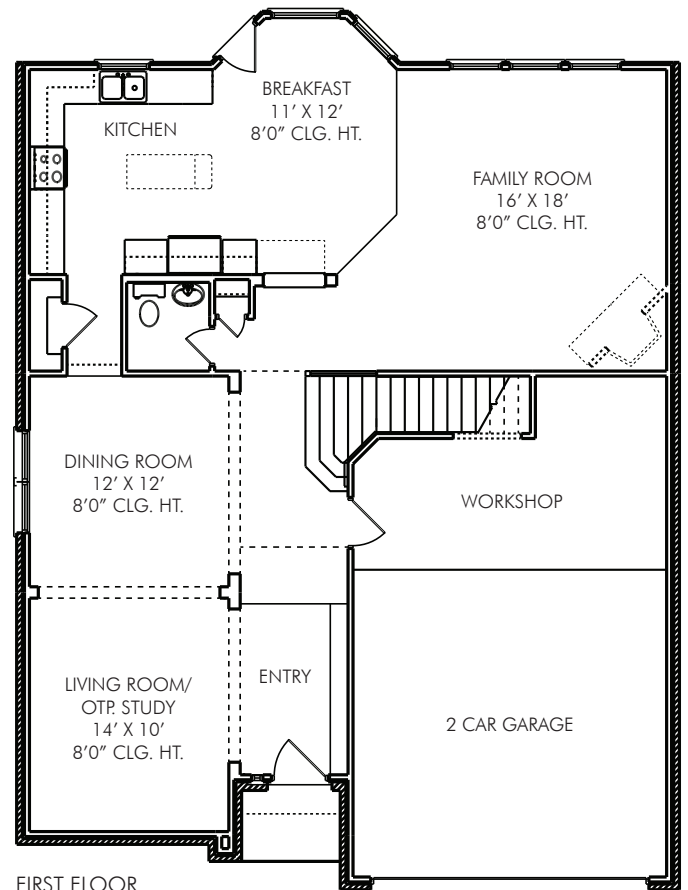

## THE HEREFORD • 2,941 Sq. Ft.

- 4 Bedrooms, 3 1/2 Baths
- Spacious Family Room
- Master Bedroom with Sitting Area and Large Walk-In Closet
- Convenient Upstairs Utility Room

Approved by: 5/15/2013

BCW

All square footage is approximate. Anglia Homes reserves the right to change specifications and designs without notice.

# THE HEREFORD • 2,941 Sq. Ft.

ELEVATION A

ELEVATION B

ELEVATION C

All elevations and floor plan renderings may vary due to community specific Deed Restrictions, Building Code Requirements or Subdivision Builder Requirements as listed on Design Feature Sheet.