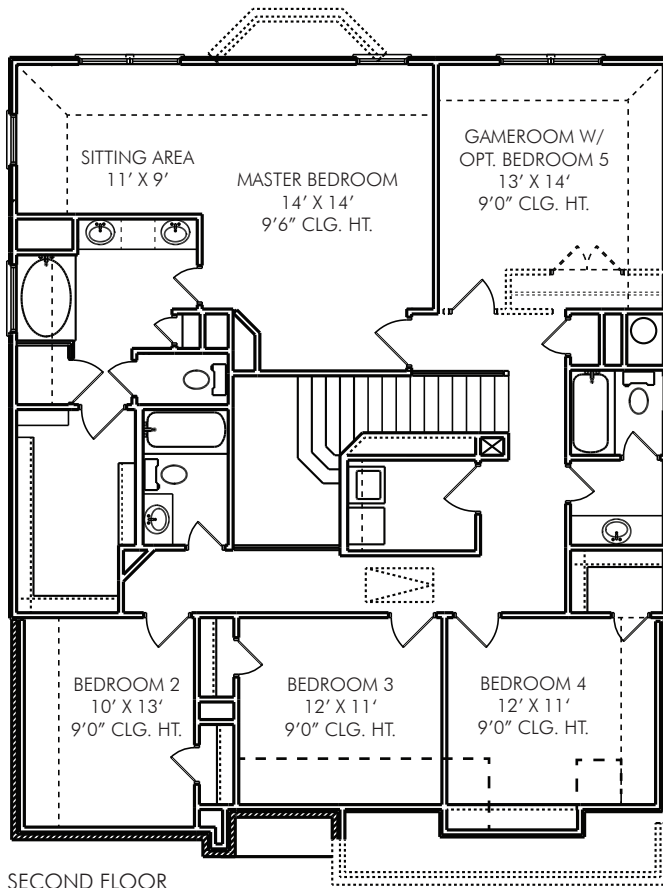

## THE HEREFORD • 2,941 Sq. Ft.

- 4 Bedrooms, 3 1/2 Baths
- Spacious Family Room
- Master Bedroom with Sitting Area and Large Walk-In Closet
- Convenient Upstairs Utility Room

Approved by: 5/15/2013

BCW

All square footage is approximate. Anglia Homes reserves the right to change specifications and designs without notice.

# THE HEREFORD • 2,941 Sq. Ft.

ELEVATION A

ELEVATION B

ELEVATION C

All elevations and floor plan renderings may vary due to community specific Deed Restrictions, Building Code Requirements or Subdivision Builder Requirements as listed on Design Feature Sheet.