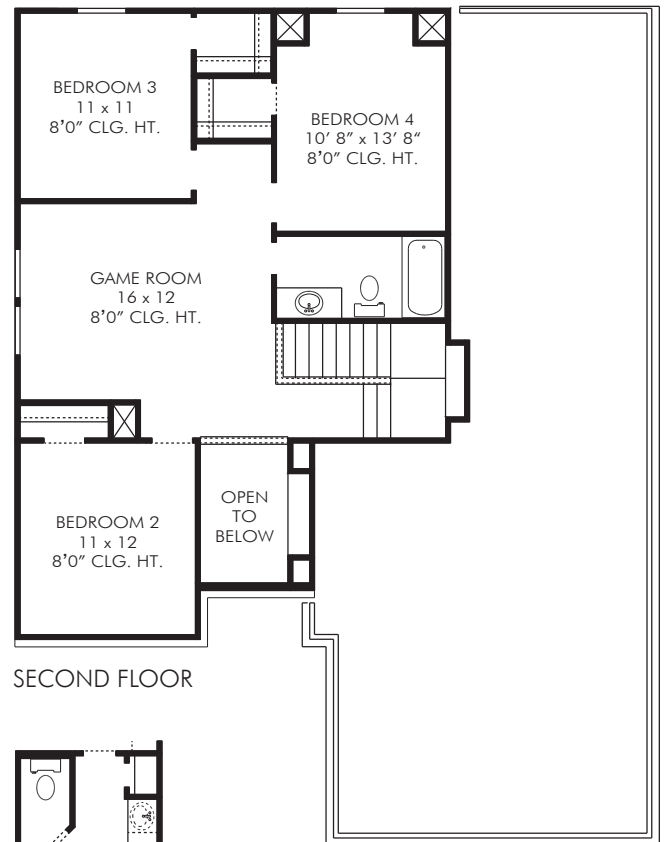

THE KEMPTON • 2,140 Sq. Ft.

- 4 Bedrooms, 2 1/2 Baths
- Master Bedroom Down with Walk-In Closet
- Formal Dining Room
- Gameroom Upstairs

Approved by: 01/26/2015

All square footage is approximate. Anglia Homes reserves the right to change specifications and designs without notice.

THE KEMPTON • 2,140 Sq. Ft.

ELEVATION A

ELEVATION B

ELEVATION C

All elevations and floor plan renderings may vary due to community specific Deed Restrictions, Building Code Requirements or Subdivision Builder Requirements as listed on Design Feature Sheet.