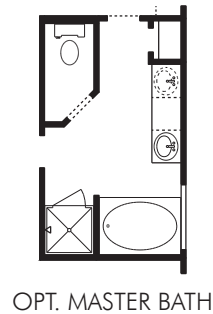

THE KEMPTON • 2,140 Sq. Ft.

- 4 Bedrooms, 2 1/2 Baths
- Master Bedroom Down with Walk-In Closet
- Formal Dining Room
- Gameroom Upstairs

Approved by: 01/26/2015

All square footage is approximate. Anglia Homes reserves the right to change specifications and designs without notice.

THE KEMPTON • 2,140 Sq. Ft.

ELEVATION A

ELEVATION B

ELEVATION C

All elevations and floor plan renderings may vary due to community specific Deed Restrictions, Building Code Requirements or Subdivision Builder Requirements as listed on Design Feature Sheet.