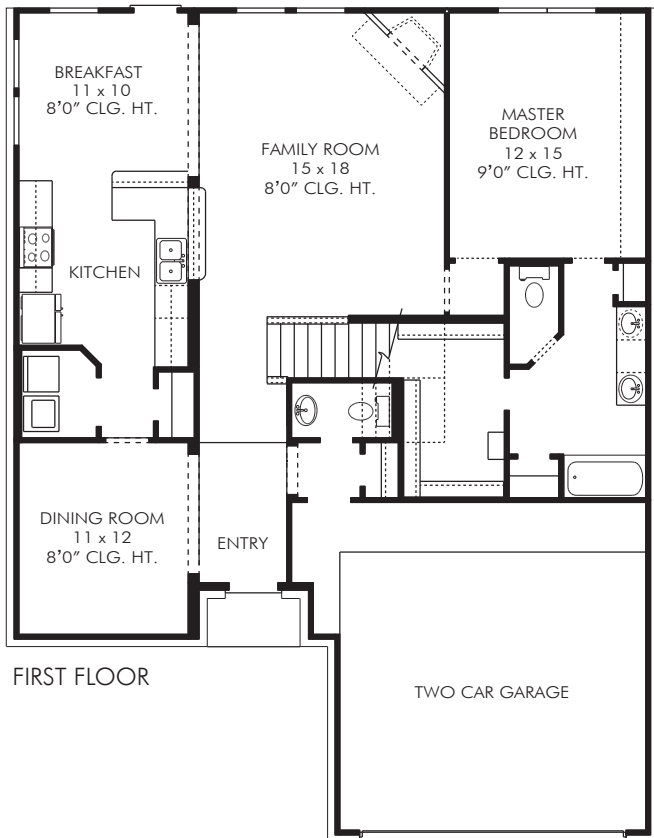

THE KEMPTON • 2,140 Sq. Ft.

- 4 Bedrooms, 2 1/2 Baths
- Master Bedroom Down with Walk-In Closet
- Formal Dining Room
- Gameroom Upstairs

Approved by: 01/26/2015

All square footage is approximate. Anglia Homes reserves the right to change specifications and designs without notice.

THE KEMPTON • 2,140 Sq. Ft.

ELEVATION A

ELEVATION B

ELEVATION C

All elevations and floor plan renderings may vary due to community specific Deed Restrictions, Building Code Requirements or Subdivision Builder Requirements as listed on Design Feature Sheet.