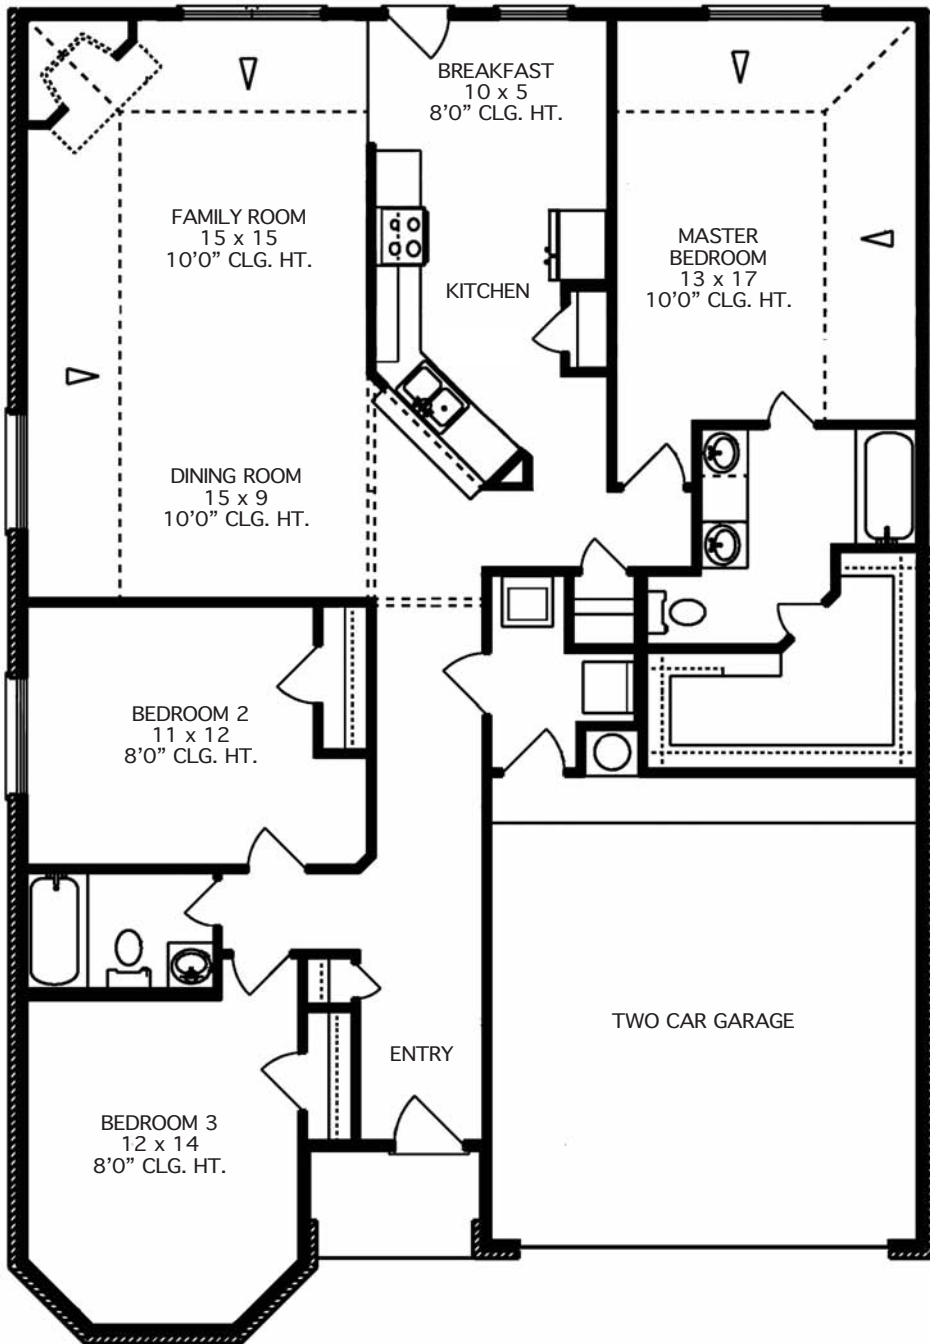

## THE BATH • 1,671 Sq. Ft.

- 3 Bedrooms, 2 Baths
- Spacious Family Room
- Secluded Master Bedroom with Large Walk-In Closet

5ddfcj YX Vm \$ + # % # & \$ %

All square footage is approximate. Anglia Homes reserves the right to change specifications and designs without notice. SL/LCF

# THE BATH • 1,671 Sq. Ft.

Elevation A

Elevation B

All elevations and floor plan renderings may vary due to community specific Deed Restrictions, Building Code Requirements or Subdivision Builder Requirements as listed on Design Feature Sheet.