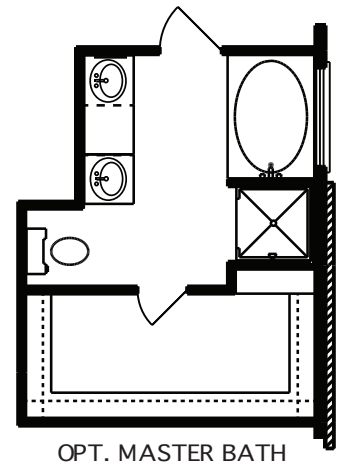

## THE BATH • 1,671 Sq. Ft.

- 3 Bedrooms, 2 Baths
- Spacious Family Room
- Secluded Master Bedroom with Large Walk-In Closet

5ddfcj YX Vm \$ + # % # & \$ %

All square footage is approximate. Anglia Homes reserves the right to change specifications and designs without notice. SL/LCF

# THE BATH • 1,671 Sq. Ft.

Elevation A

Elevation B

All elevations and floor plan renderings may vary due to community specific Deed Restrictions, Building Code Requirements or Subdivision Builder Requirements as listed on Design Feature Sheet.