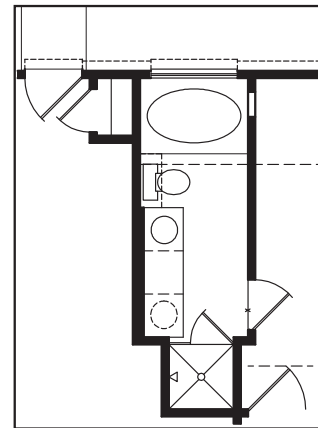

THE HEATHER • 1,357 Sq. Ft.

- 3 Bedrooms, 2 Baths
- Spacious Living Room
- Master Bedroom with Raised Ceiling
- Walk-In Closets in All Bedrooms

OPT. MASTER BATH

THE HEATHER • 1,357 Sq. Ft.

All elevations and floor plan renderings may vary due to community specific Deed Restrictions, Building Code Requirements or Subdivision Builder Requirements as listed on Design Feature Sheet.