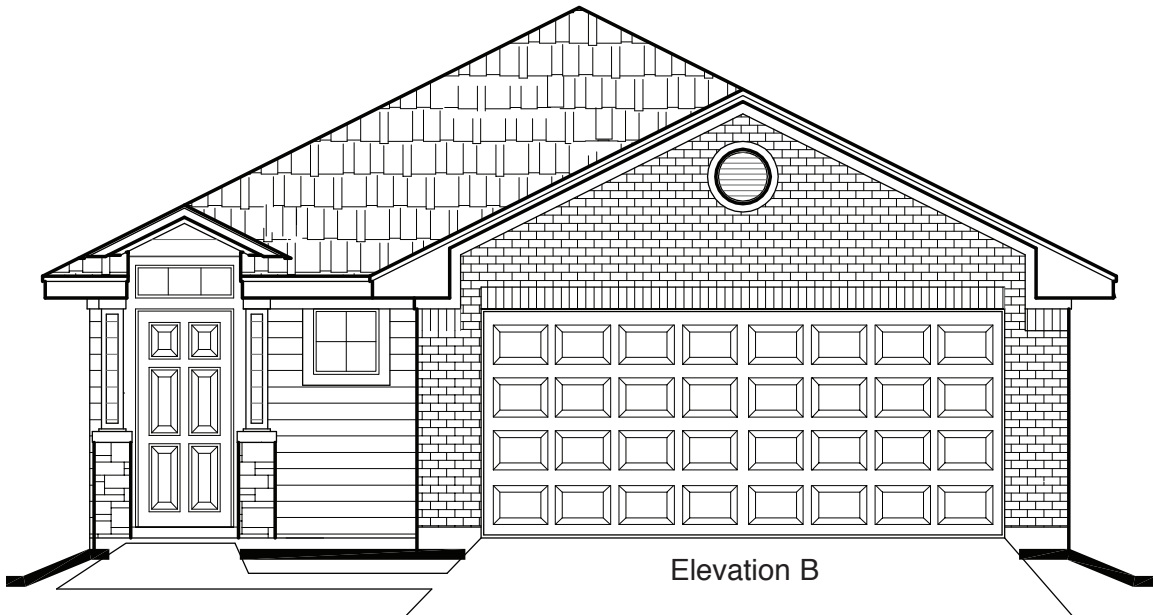

THE HEATHER • 1,357 Sq. Ft.

- 3 Bedrooms, 2 Baths
- Spacious Living Room
- Master Bedroom with Raised Ceiling
- Walk-In Closets in All Bedrooms

OPT. MASTER BATH

THE HEATHER • 1,357 Sq. Ft.

All elevations and floor plan renderings may vary due to community specific Deed Restrictions, Building Code Requirements or Subdivision Builder Requirements as listed on Design Feature Sheet.