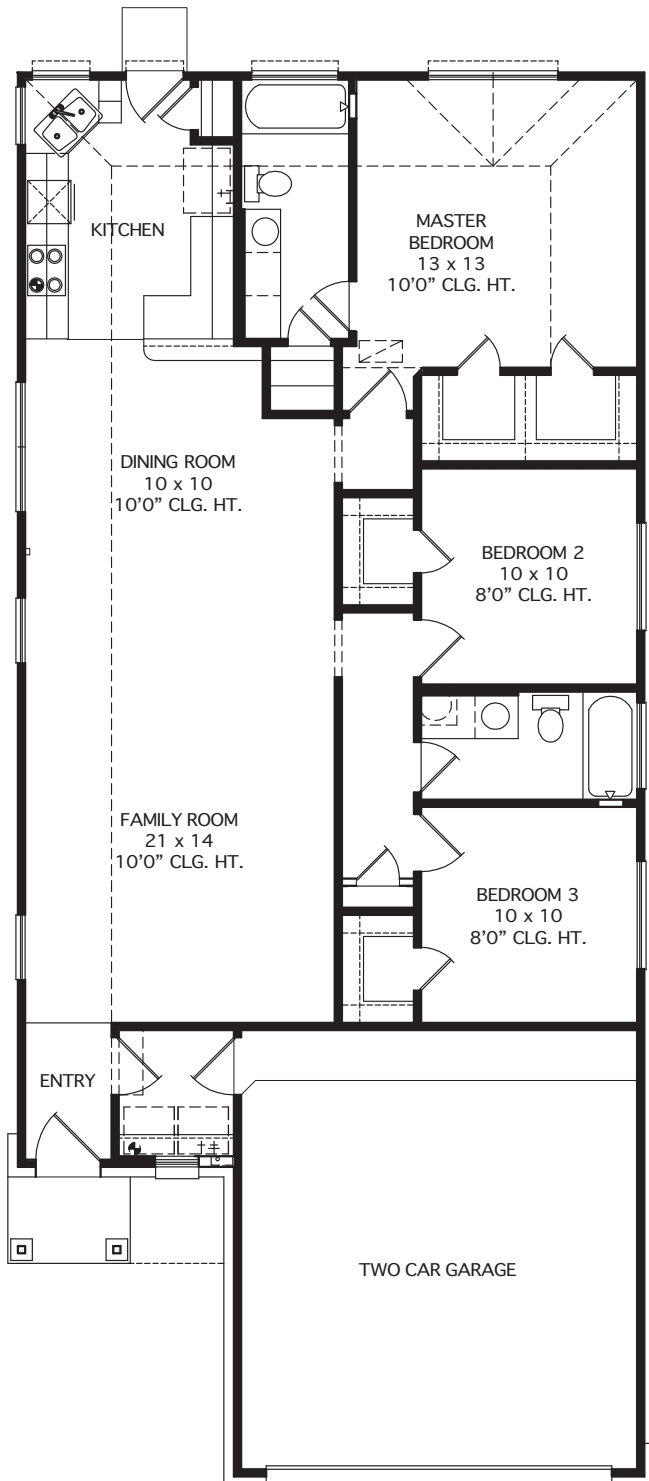

THE HEATHER • 1,357 Sq. Ft.

- 3 Bedrooms, 2 Baths
- Spacious Living Room
- Master Bedroom with Raised Ceiling
- Walk-In Closets in All Bedrooms

OPT. MASTER BATH

THE HEATHER • 1,357 Sq. Ft.

All elevations and floor plan renderings may vary due to community specific Deed Restrictions, Building Code Requirements or Subdivision Builder Requirements as listed on Design Feature Sheet.