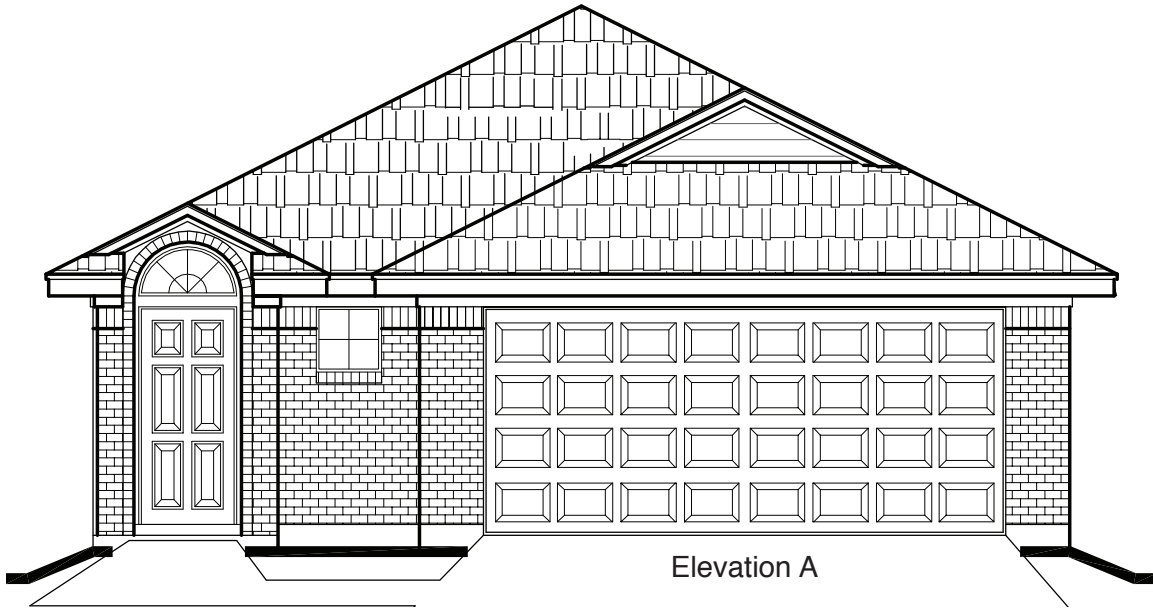

THE HEATHER • 1,357 Sq. Ft.

- 3 Bedrooms, 2 Baths
- Spacious Living Room
- Master Bedroom with Raised Ceiling
- Walk-In Closets in All Bedrooms

OPT. MASTER BATH

THE HEATHER • 1,357 Sq. Ft.

All elevations and floor plan renderings may vary due to community specific Deed Restrictions, Building Code Requirements or Subdivision Builder Requirements as listed on Design Feature Sheet.