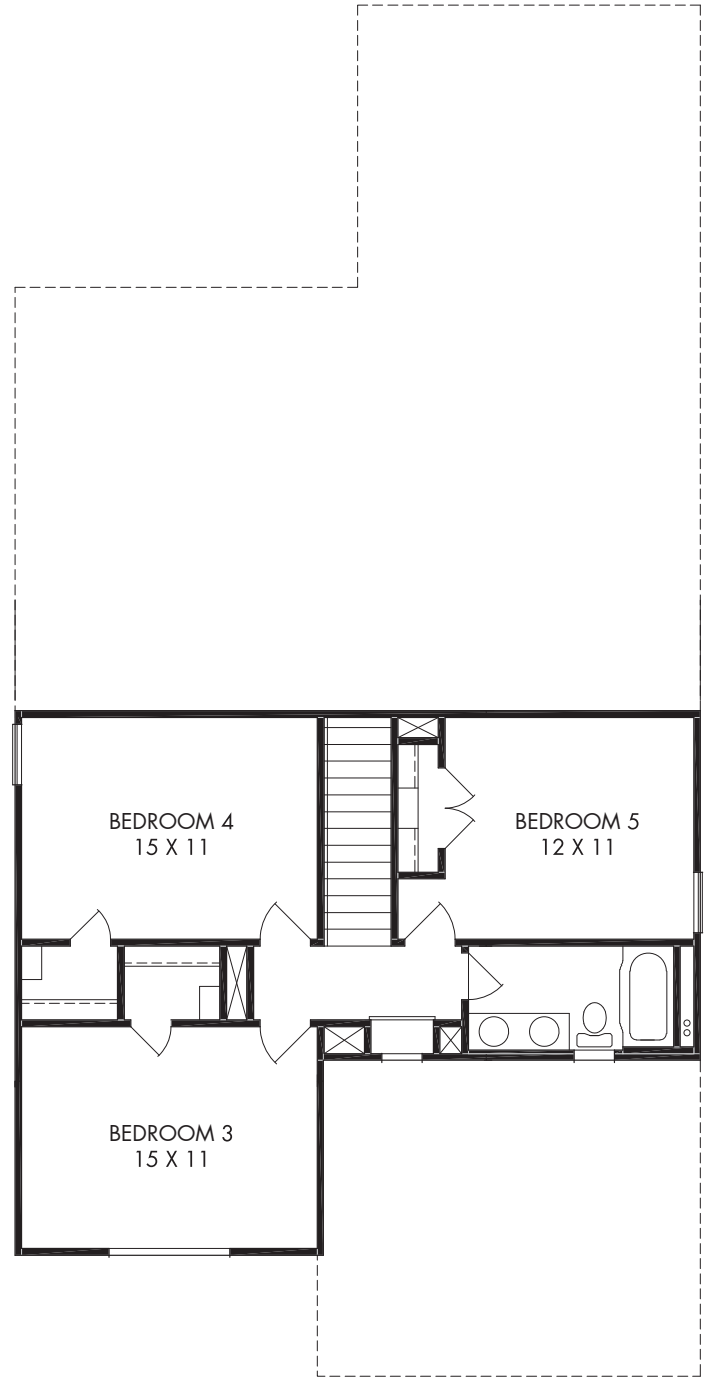

THE WAKEFIELD • 2,301 Sq. Ft.

- 5 Bedrooms, 3 Baths
- Formal Dining Room

FIRST FLOOR

SECOND FLOOR

Approved by: 9/30/2019

All square footage is approximate. Anglia Homes reserves the right to change specifications and designs without notice. AT

THE WAKEFIELD • 2,301 Sq. Ft.

ELEVATION A

ELEVATION AS

ELEVATION B

ELEVATION BS

All elevations and floor plan renderings may vary due to community specific Deed Restrictions, Building Code Requirements or Subdivision Builder Requirements as listed on Design Feature Sheet.