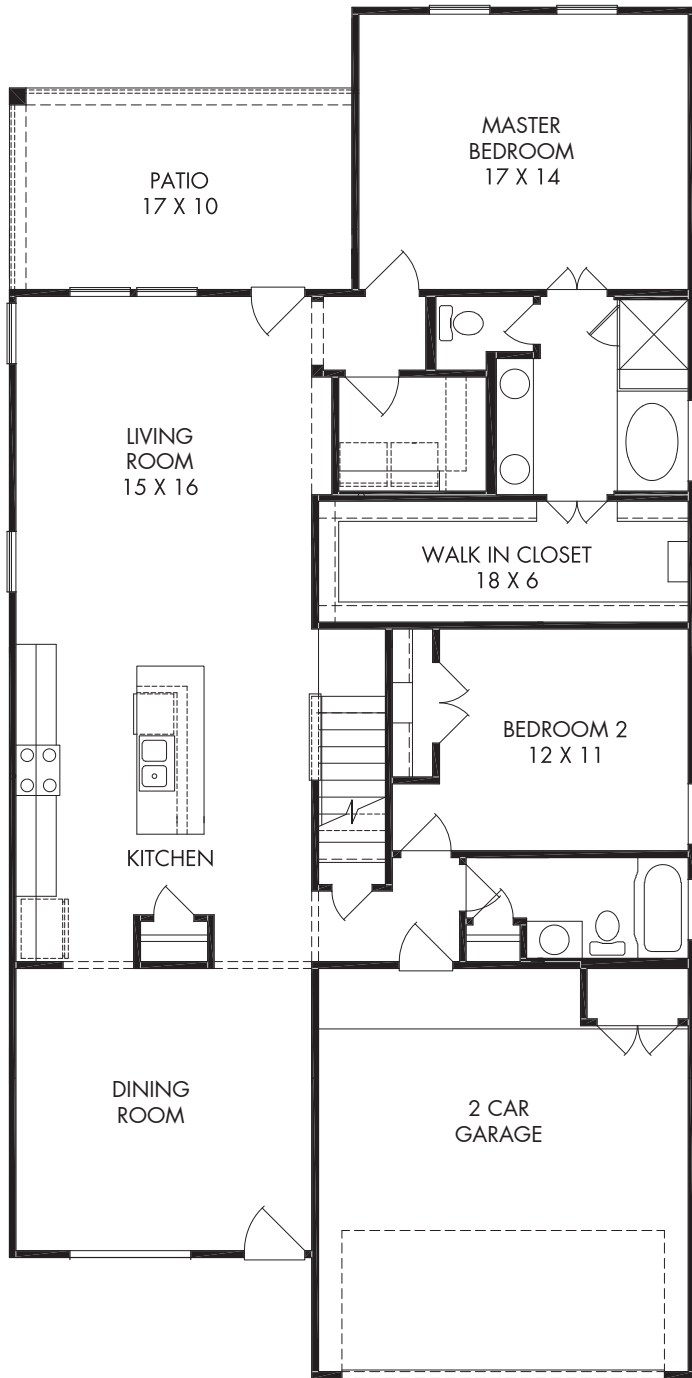

THE WAKEFIELD • 2,301 Sq. Ft.

- 5 Bedrooms, 3 Baths
- Formal Dining Room

FIRST FLOOR

SECOND FLOOR

Approved by: 9/30/2019

All square footage is approximate. Anglia Homes reserves the right to change specifications and designs without notice. AT

THE WAKEFIELD • 2,301 Sq. Ft.

ELEVATION A

ELEVATION AS

ELEVATION B

ELEVATION BS

All elevations and floor plan renderings may vary due to community specific Deed Restrictions, Building Code Requirements or Subdivision Builder Requirements as listed on Design Feature Sheet.