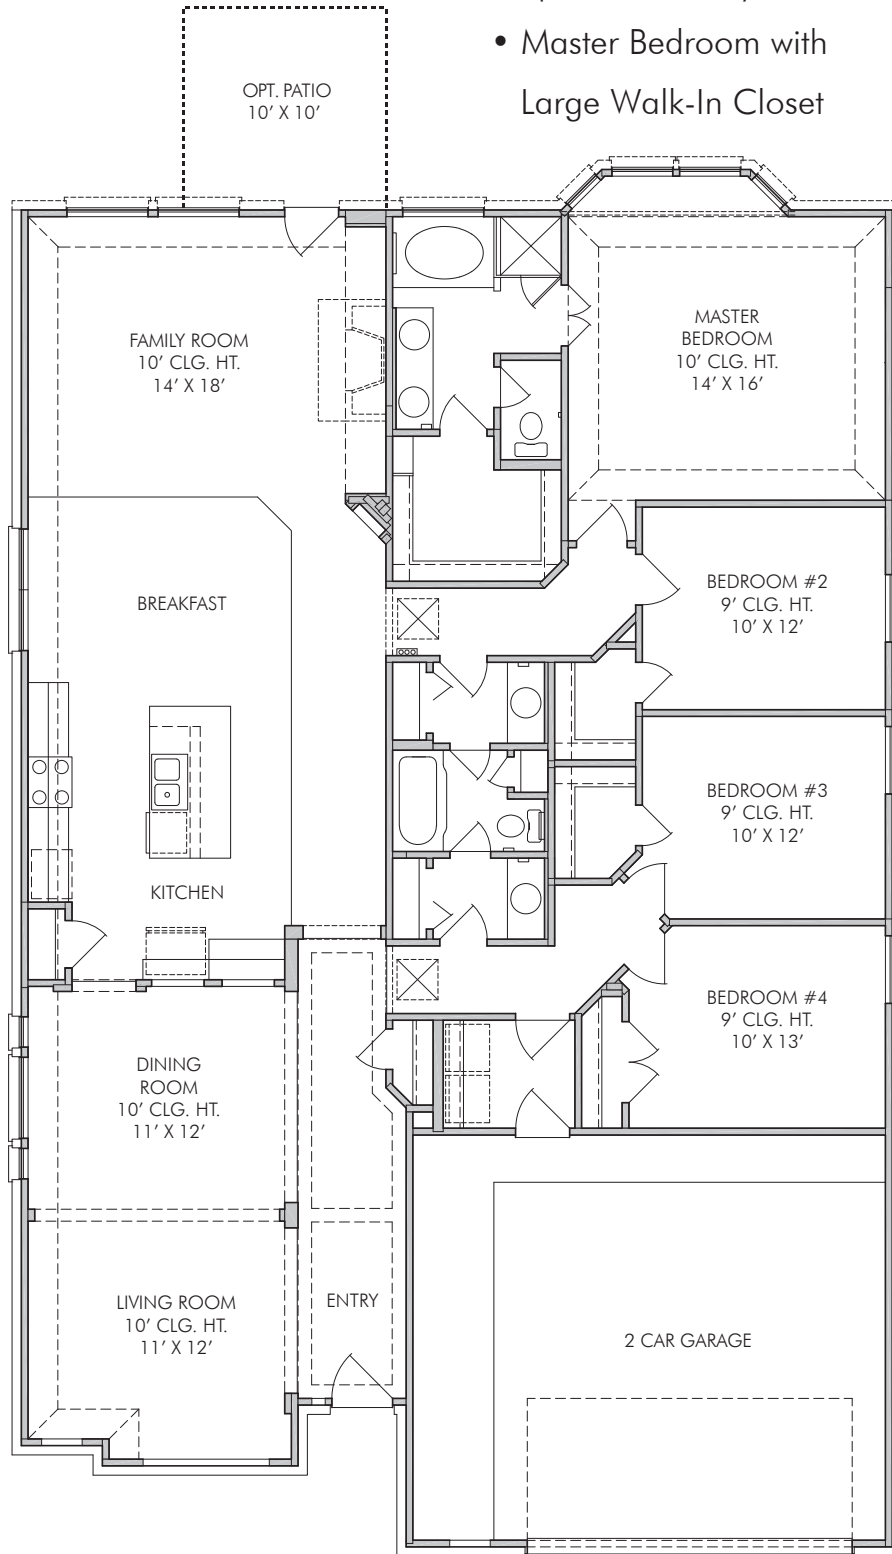

- 4 Bedrooms, 2 Baths
- Spacious Family Room
- Master Bedroom with Large Walk-In Closet

Approved by: 12/05/16

All square footage is approximate. Anglia Homes reserves the right to change specifications and designs without notice.

THE READING II • 2,293 Sq. Ft.

ELEVATION A

All elevations and floor plan renderings may vary due to community specific Deed Restrictions, Building Code Requirements or Subdivision Builder Requirements as listed on Design Feature Sheet.