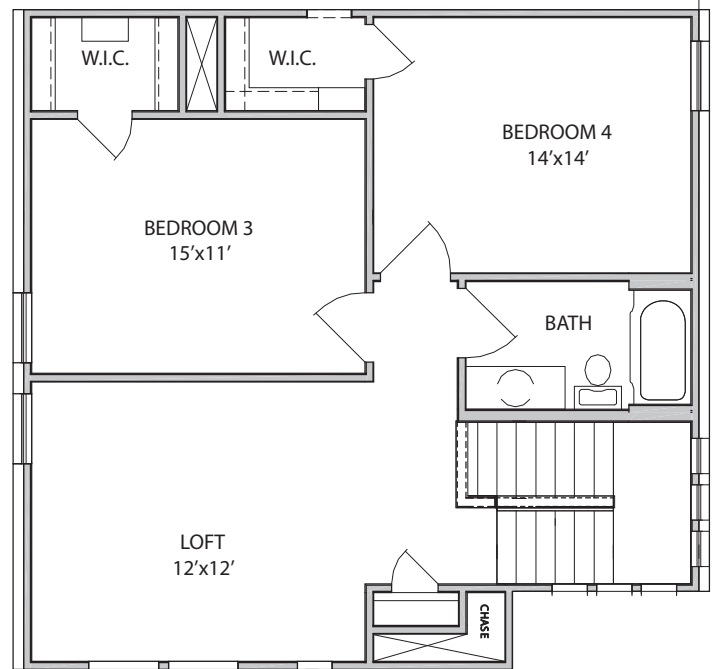

THE BERKELEY • 2,275 Sq. Ft.

- 4 Bedrooms, 3 Baths
- Large Walk-In Closet in Master Bedroom

First Floor

Second Floor

Approved by: 9/30/20

All square footage is approximate. Anglia Homes reserves the right to change specifications and designs without notice.

THE BERKELEY • 2,275 Sq. Ft.

Elevation R

Elevation RS

Elevation S

Elevation T

All elevations and floor plan renderings may vary due to community specific Deed Restrictions, Building Code Requirements or Subdivision Builder Requirements as listed on Design Feature Sheet.