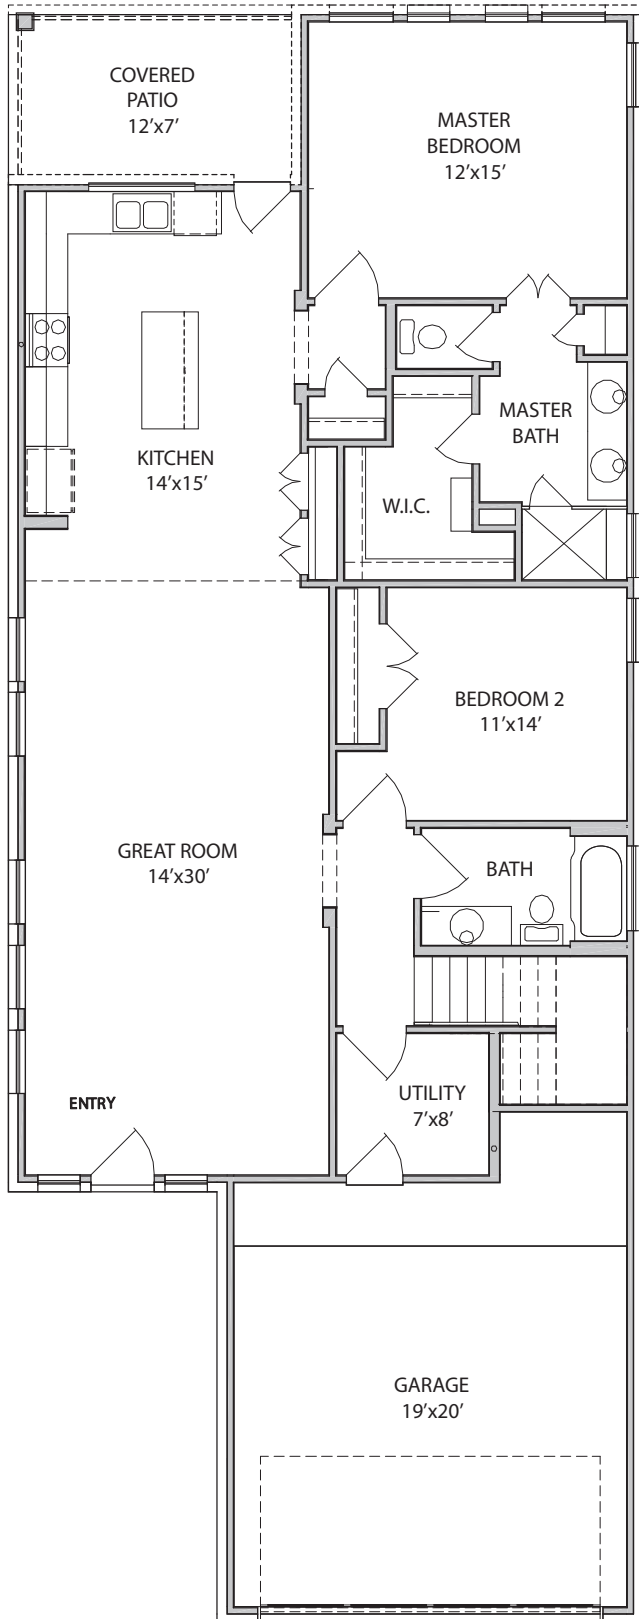

THE BERKELEY • 2,275 Sq. Ft.

- 4 Bedrooms, 3 Baths
- Large Walk-In Closet in Master Bedroom

First Floor

Second Floor

Approved by: 9/30/20

All square footage is approximate. Anglia Homes reserves the right to change specifications and designs without notice.

THE BERKELEY • 2,275 Sq. Ft.

Elevation R

Elevation RS

Elevation S

Elevation T

All elevations and floor plan renderings may vary due to community specific Deed Restrictions, Building Code Requirements or Subdivision Builder Requirements as listed on Design Feature Sheet.