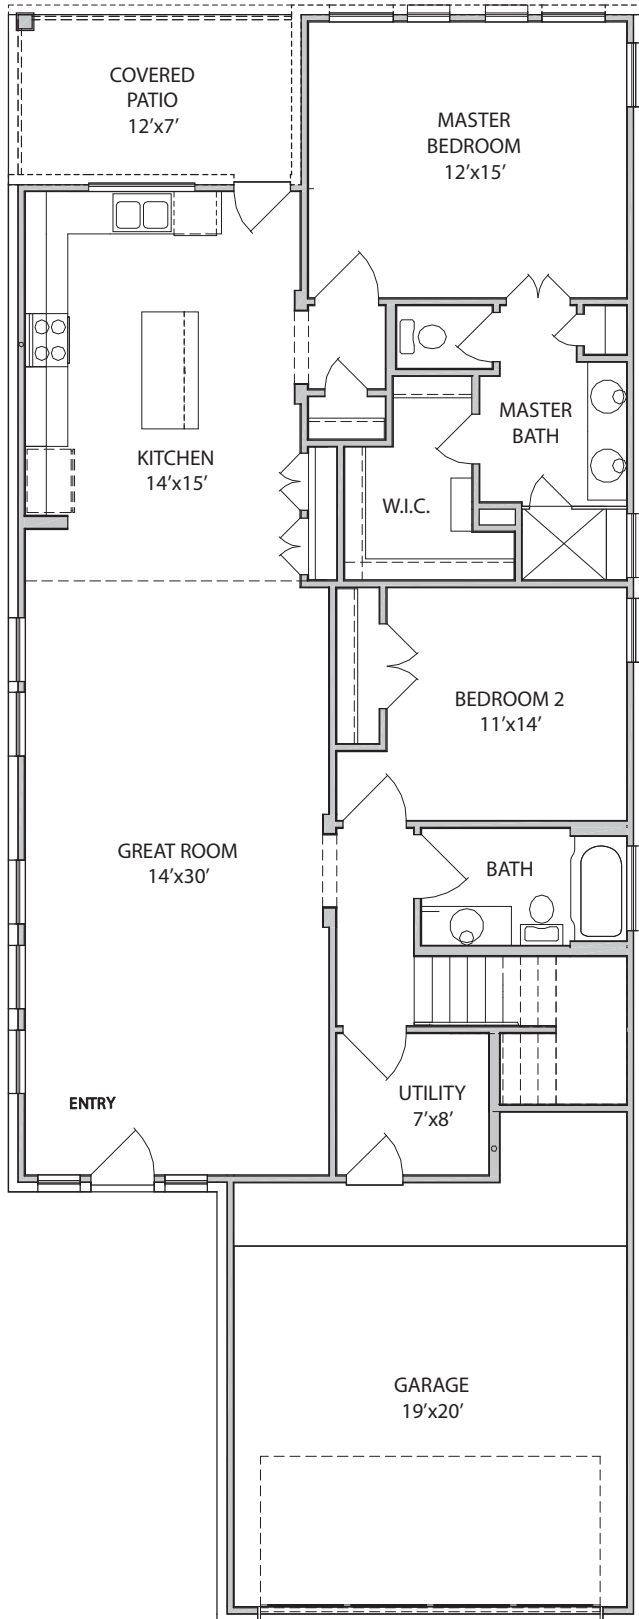

THE BERKELEY • 2,275 Sq. Ft.

- 4 Bedrooms, 3 Baths
- Large Walk-In Closet in Master Bedroom

First Floor

Second Floor

All square footage is approximate. Anglia Homes reserves the right to change specifications and designs without notice.

THE BERKELEY • 2,275 Sq. Ft.

Elevation C

All elevations and floor plan renderings may vary due to community specific Deed Restrictions, Building Code Requirements or Subdivision Builder Requirements as listed on Design Feature Sheet.