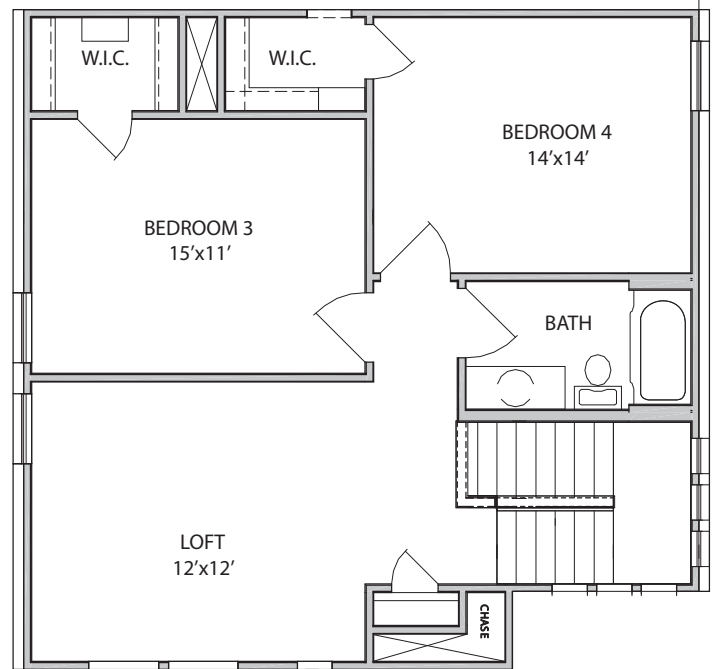

THE BERKELEY • 2,275 Sq. Ft.

- 4 Bedrooms, 3 Baths
- Large Walk-In Closet in Master Bedroom

First Floor

Second Floor

All square footage is approximate. Anglia Homes reserves the right to change specifications and designs without notice.

THE BERKELEY • 2,275 Sq. Ft.

Elevation C

All elevations and floor plan renderings may vary due to community specific Deed Restrictions, Building Code Requirements or Subdivision Builder Requirements as listed on Design Feature Sheet.