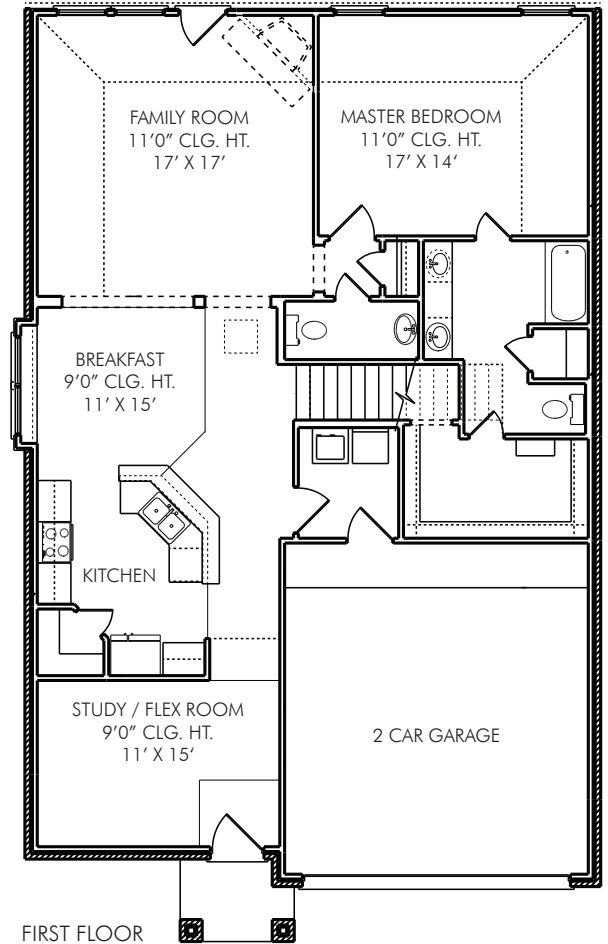

THE BEDFORD • 2,268 Sq. Ft.

- 4 Bedrooms, 2 1/2 Baths
- Spacious Family Room
- Master Bedroom with Large Walk-In Closet

SECOND FLOOR

OPT. MASTER BATH
WITH SEPERATE TUB
AND SHOWER

FIRST FLOOR

Approved by: 9/1/2012

All square footage is approximate. Anglia Homes reserves the right to change specifications and designs without notice.

THE BEDFORD • 2,268 Sq. Ft.

ELEVATION A

ELEVATION B

All elevations and floor plan renderings may vary due to community specific Deed Restrictions, Building Code Requirements or Subdivision Builder Requirements as listed on Design Feature Sheet.