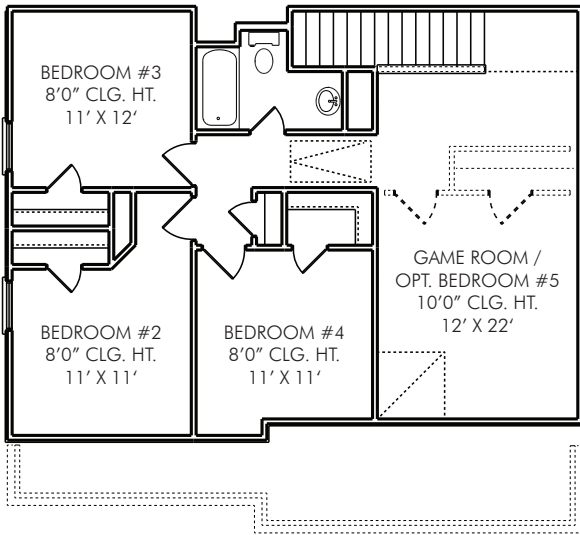

THE BEDFORD • 2,268 Sq. Ft.

- 4 Bedrooms, 2 1/2 Baths
- Spacious Family Room
- Master Bedroom with Large Walk-In Closet

SECOND FLOOR

OPT. MASTER BATH
WITH SEPERATE TUB
AND SHOWER

FIRST FLOOR

Approved by: 9/1/2012

All square footage is approximate. Anglia Homes reserves the right to change specifications and designs without notice.

THE BEDFORD • 2,268 Sq. Ft.

ELEVATION A

ELEVATION B

All elevations and floor plan renderings may vary due to community specific Deed Restrictions, Building Code Requirements or Subdivision Builder Requirements as listed on Design Feature Sheet.