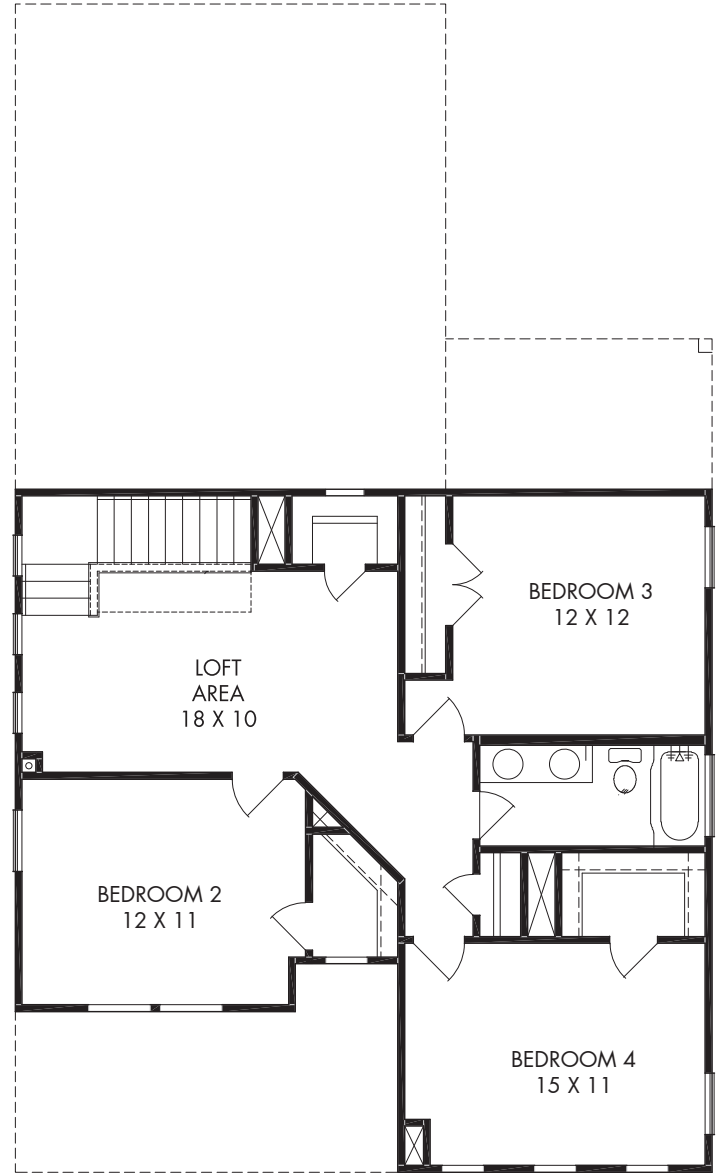

THE KINGSTON • 2,149 Sq. Ft.

- 4 Bedrooms, 2^{1/2} Baths
- Loft

FIRST FLOOR

SECOND FLOOR

OPTIONAL
FIREPLACE

Approved by: 9/21/2018

All square footage is approximate. Anglia Homes reserves the right to change specifications and designs without notice. AT

THE KINGSTON • 2,149 Sq. Ft.

ELEVATION C

All elevations and floor plan renderings may vary due to community specific Deed Restrictions, Building Code Requirements or Subdivision Builder Requirements as listed on Design Feature Sheet.