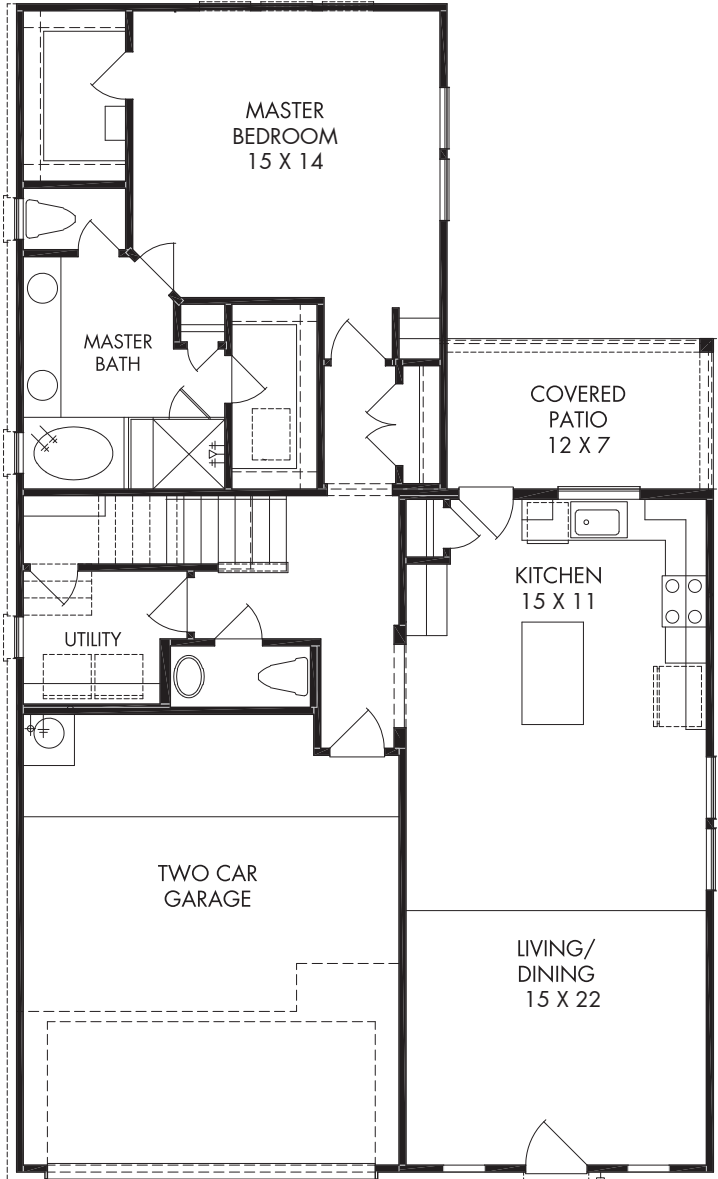

THE KINGSTON • 2,149 Sq. Ft.

- 4 Bedrooms, 2^{1/2} Baths
- Loft

FIRST FLOOR

SECOND FLOOR

OPTIONAL
FIREPLACE

Approved by: 9/21/2018

All square footage is approximate. Anglia Homes reserves the right to change specifications and designs without notice. AT

THE KINGSTON • 2,149 Sq. Ft.

ELEVATION C

All elevations and floor plan renderings may vary due to community specific Deed Restrictions, Building Code Requirements or Subdivision Builder Requirements as listed on Design Feature Sheet.