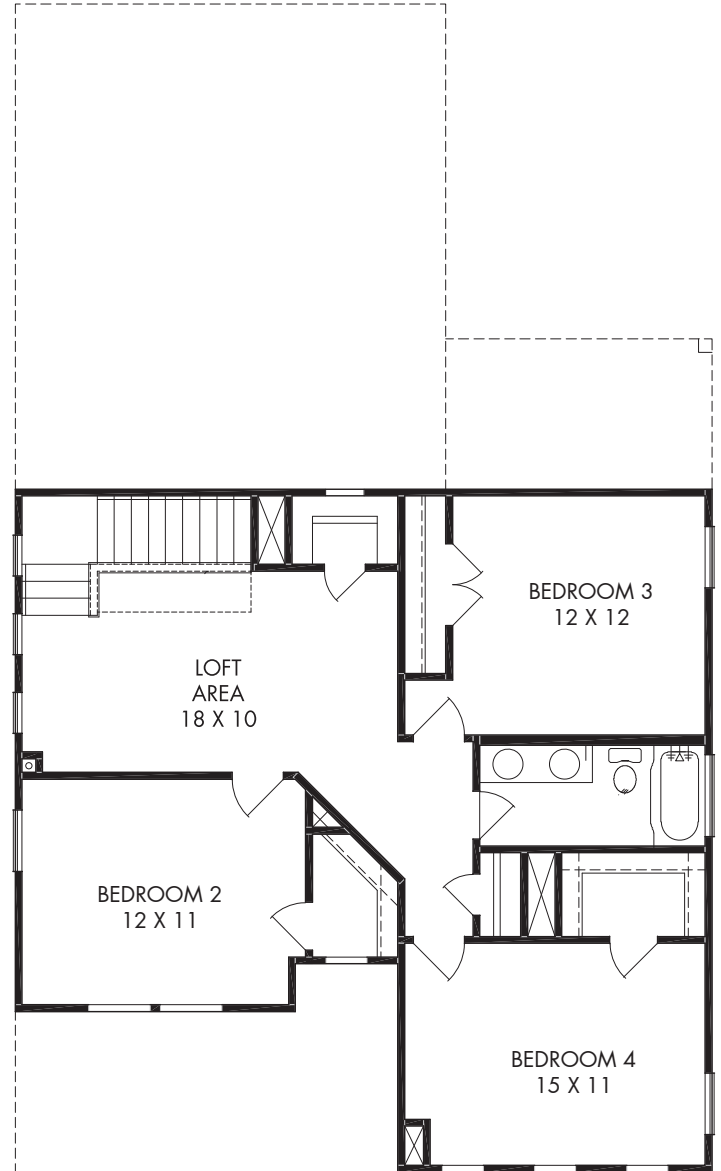

THE KINGSTON • 2,149 Sq. Ft.

- 4 Bedrooms, 2^{1/2} Baths
- Loft

FIRST FLOOR

SECOND FLOOR

All square footage is approximate. Anglia Homes reserves the right to change specifications and designs without notice. AT

THE KINGSTON • 2,149 Sq. Ft.

ELEVATION A

ELEVATION B

All elevations and floor plan renderings may vary due to community specific Deed Restrictions, Building Code Requirements or Subdivision Builder Requirements as listed on Design Feature Sheet.