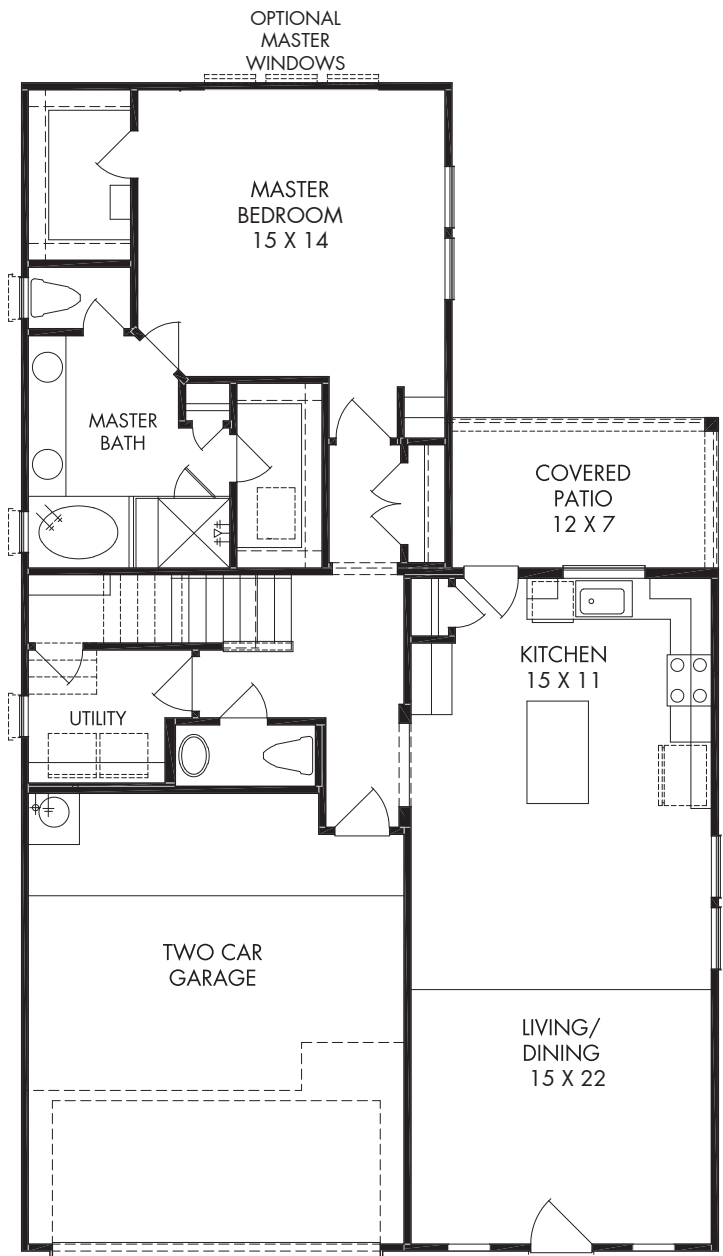

THE KINGSTON • 2,149 Sq. Ft.

- 4 Bedrooms, 2^{1/2} Baths
- Loft

FIRST FLOOR

SECOND FLOOR

All square footage is approximate. Anglia Homes reserves the right to change specifications and designs without notice. AT

THE KINGSTON • 2,149 Sq. Ft.

ELEVATION A

ELEVATION B

All elevations and floor plan renderings may vary due to community specific Deed Restrictions, Building Code Requirements or Subdivision Builder Requirements as listed on Design Feature Sheet.