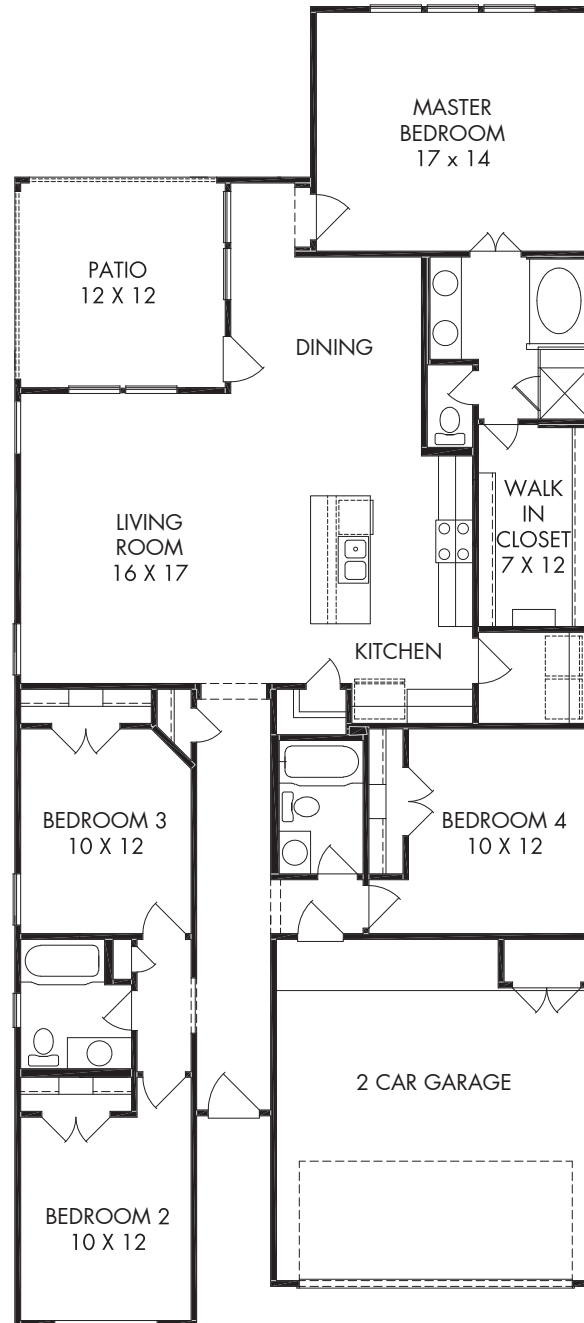

THE PRESTON • 1,823 Sq. Ft.

- 4 Bedrooms, 3 Baths

Approved by: 9/30/2019

All square footage is approximate. Anglia Homes reserves the right to change specifications and designs without notice. AT

THE PRESTON • 1,823 Sq. Ft.

ELEVATION A

ELEVATION AS

ELEVATION B

ELEVATION BS

All elevations and floor plan renderings may vary due to community specific Deed Restrictions, Building Code Requirements or Subdivision Builder Requirements as listed on Design Feature Sheet.