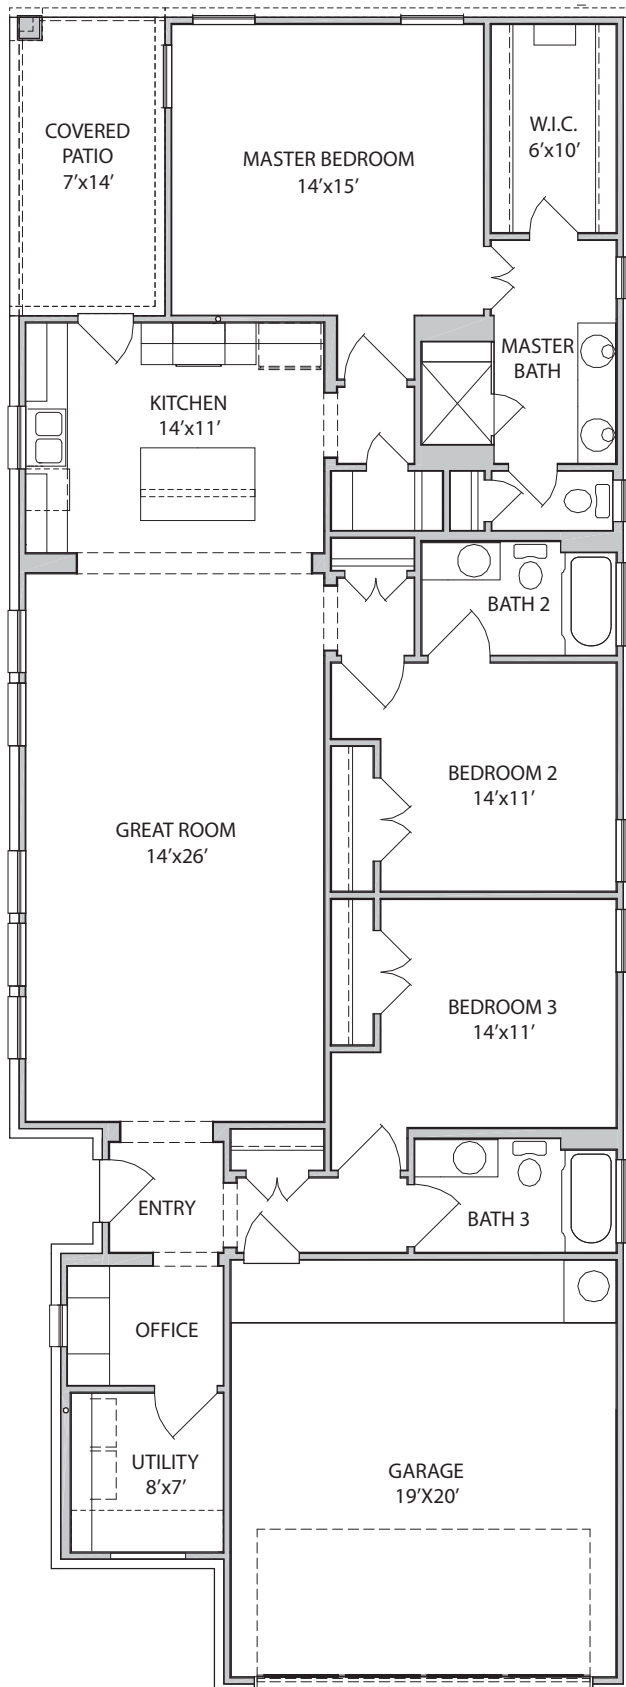

## THE HELENA • 1,782 Sq. Ft.

- 3 Bedrooms, 3 Baths
- Master Bedroom with Large Walk-In Closet
- Office

Approved by: 7/15/2019

All square footage is approximate. Anglia Homes reserves the right to change specifications and designs without notice.

# THE HELENA • 1,782 Sq. Ft.

Elevation A

Elevation B

Elevation C

All elevations and floor plan renderings may vary due to community specific Deed Restrictions, Building Code Requirements or Subdivision Builder Requirements as listed on Design Feature Sheet.