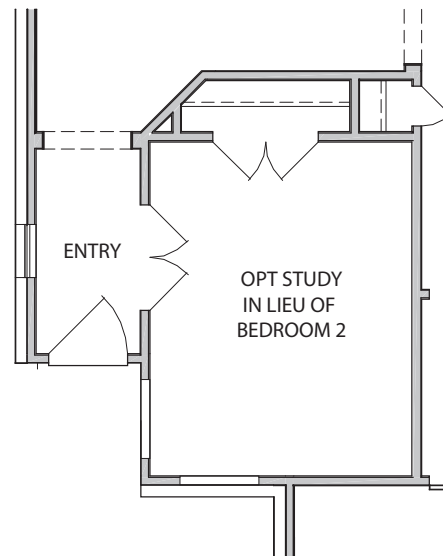

## THE DEVON • 1,724 Sq. Ft.

- 4 Bedrooms, 2 Baths
- Master Bedroom with Large Walk-In Closet

Approved by: 7/15/2019

All square footage is approximate. Anglia Homes reserves the right to change specifications and designs without notice.

THE DEVON • 1,724 Sq. Ft.

Elevation A

Elevation B

Elevation C

All elevations and floor plan renderings may vary due to community specific Deed Restrictions, Building Code Requirements or Subdivision Builder Requirements as listed on Design Feature Sheet.