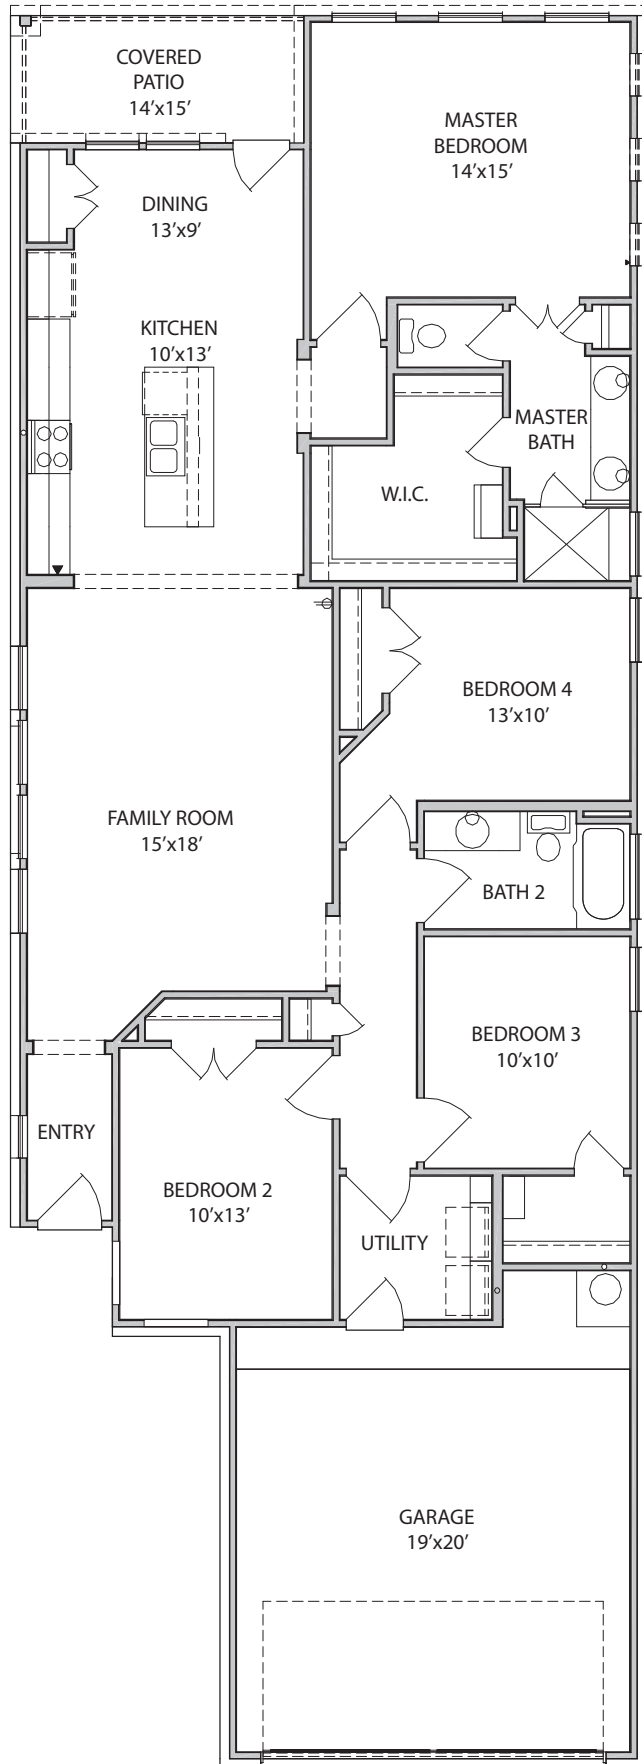

## THE DEVON • 1,724 Sq. Ft.

- 4 Bedrooms, 2 Baths
- Master Bedroom with Large Walk-In Closet

Approved by: 7/15/2019

All square footage is approximate. Anglia Homes reserves the right to change specifications and designs without notice.

THE DEVON • 1,724 Sq. Ft.

Elevation A

Elevation B

Elevation C

All elevations and floor plan renderings may vary due to community specific Deed Restrictions, Building Code Requirements or Subdivision Builder Requirements as listed on Design Feature Sheet.