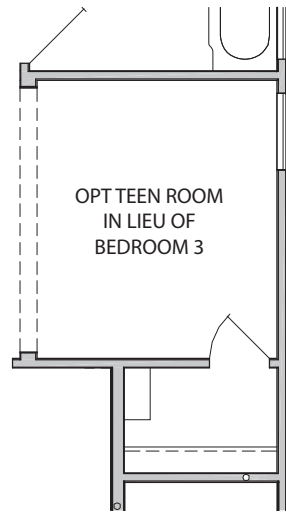

## THE DEVON • 1,724 Sq. Ft.

- 4 Bedrooms, 2 Baths
- Master Bedroom with Large Walk-In Closet

Approved by: 7/15/2019

All square footage is approximate. Anglia Homes reserves the right to change specifications and designs without notice.

THE DEVON • 1,724 Sq. Ft.

Elevation A

Elevation B

Elevation C

All elevations and floor plan renderings may vary due to community specific Deed Restrictions, Building Code Requirements or Subdivision Builder Requirements as listed on Design Feature Sheet.