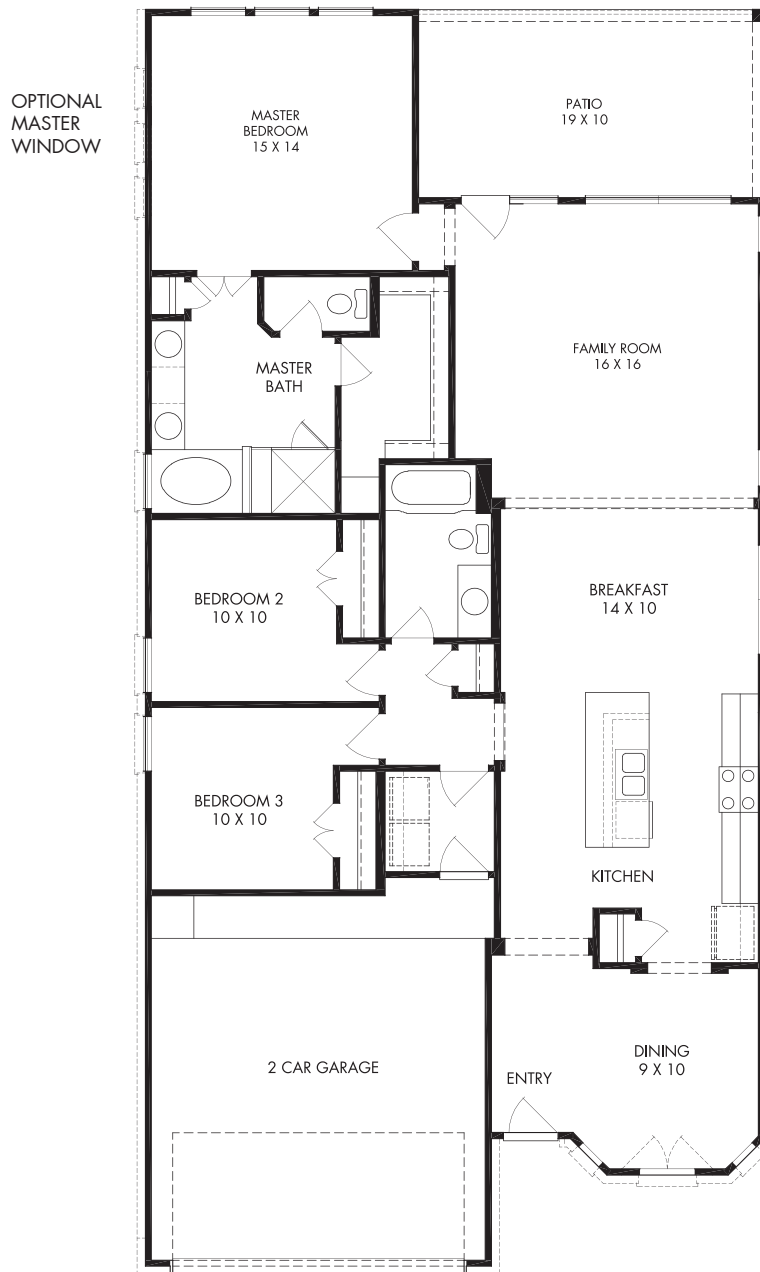

- 3 Bedrooms, 2 Baths
- Formal Dining Room

Approved by: 9/21/2018

All square footage is approximate. Anglia Homes reserves the right to change specifications and designs without notice. AT

THE NOTTINGHAM • 1,673 Sq. Ft.

ELEVATION B

All elevations and floor plan renderings may vary due to community specific Deed Restrictions, Building Code Requirements or Subdivision Builder Requirements as listed on Design Feature Sheet.