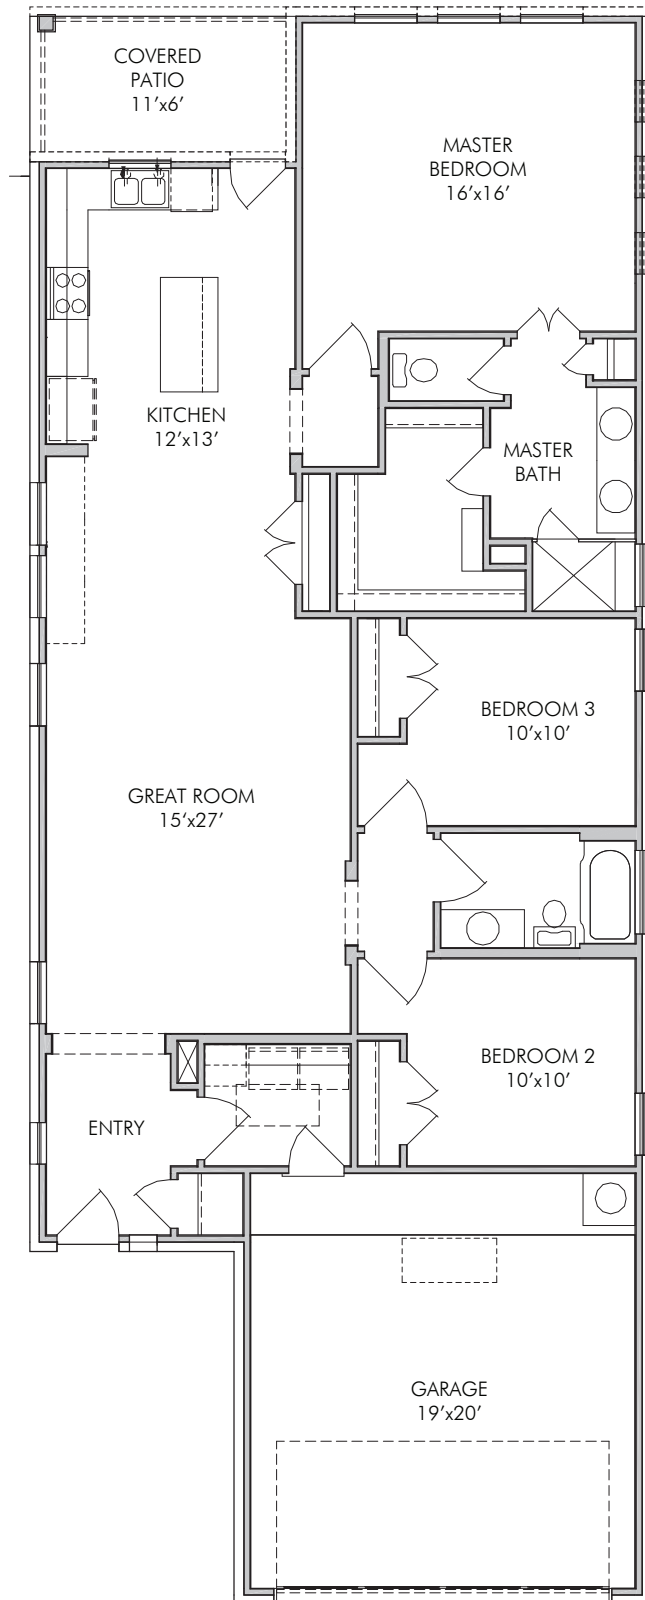

THE PAISLEY • 1,614 Sq. Ft.

- 3 Bedrooms, 2 Baths
- Master Bedroom with Large Walk-In Closet

Approved by: 7/15/2019

All square footage is approximate. Anglia Homes reserves the right to change specifications and designs without notice.

THE PAISLEY • 1,614 Sq. Ft.

Elevation A

Elevation B

Elevation C

All elevations and floor plan renderings may vary due to community specific Deed Restrictions, Building Code Requirements or Subdivision Builder Requirements as listed on Design Feature Sheet.