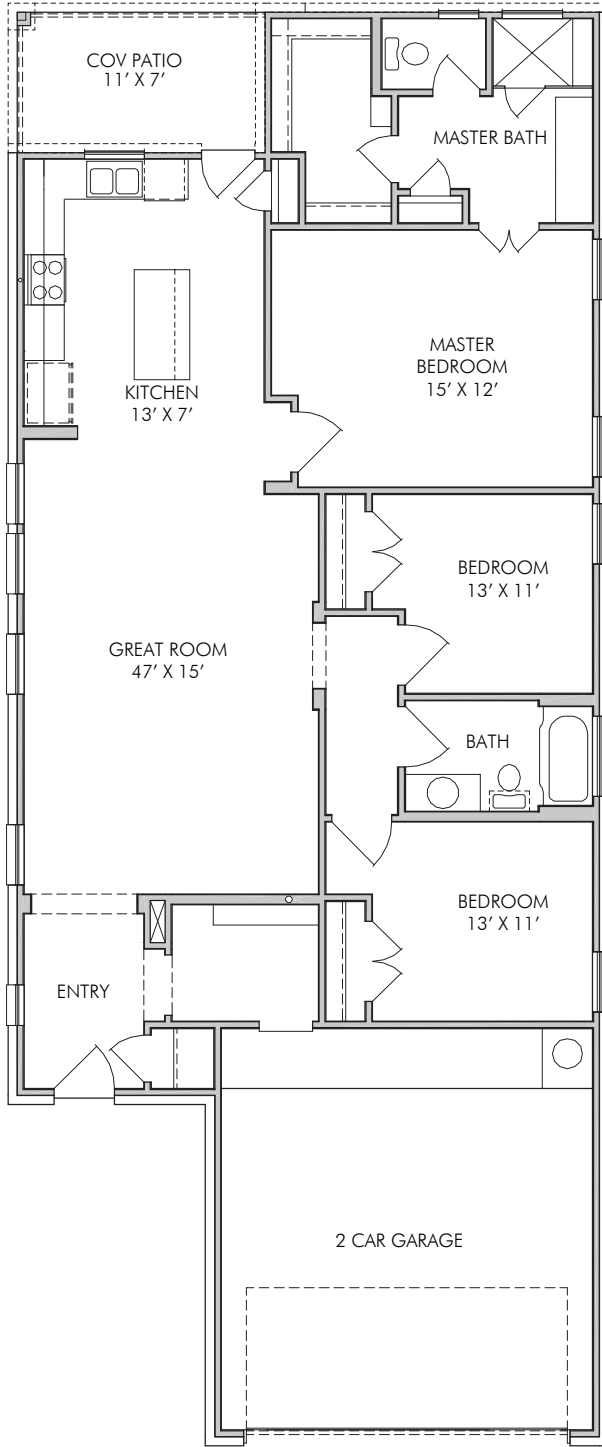

## THE DARLINGTON • 1,464 Sq. Ft.

- 3 Bedrooms, 2 Baths
- Master Bedroom with Large Walk-In Closet

Approved by: 7/15/2019

All square footage is approximate. Anglia Homes reserves the right to change specifications and designs without notice.

# THE DARLINGTON • 1,464 Sq. Ft.

Elevation A

Elevation B

Elevation C

All elevations and floor plan renderings may vary due to community specific Deed Restrictions, Building Code Requirements or Subdivision Builder Requirements as listed on Design Feature Sheet.