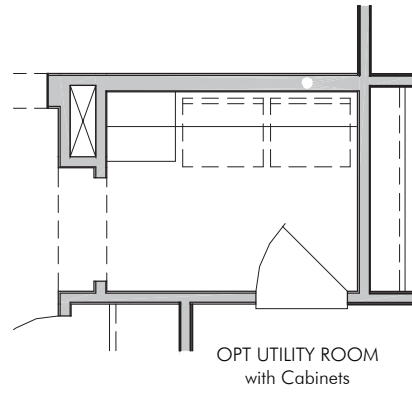

## THE DARLINGTON • 1,464 Sq. Ft.

- 3 Bedrooms, 2 Baths
- Master Bedroom with Large Walk-In Closet

Approved by: 7/15/2019

All square footage is approximate. Anglia Homes reserves the right to change specifications and designs without notice.

# THE DARLINGTON • 1,464 Sq. Ft.

Elevation A

Elevation B

Elevation C

All elevations and floor plan renderings may vary due to community specific Deed Restrictions, Building Code Requirements or Subdivision Builder Requirements as listed on Design Feature Sheet.