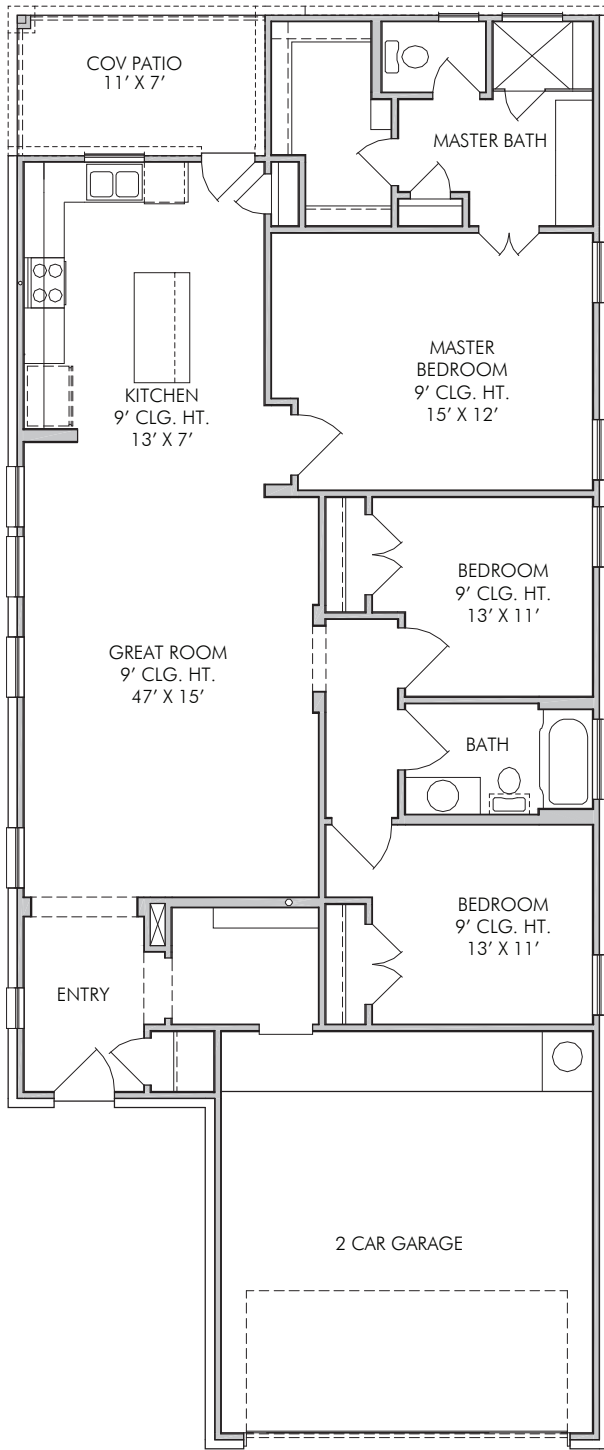

# THE DARLINGTON • 1,464 Sq. Ft.

- 3 Bedrooms, 2 Baths
- Master Bedroom with Large Walk-In Closet

Approved by: 9/30/2020

All square footage is approximate. Anglia Homes reserves the right to change specifications and designs without notice.

# THE DARLINGTON • 1,464 Sq. Ft.

Elevation R

Elevation S

Elevation SS

Elevation T

All elevations and floor plan renderings may vary due to community specific Deed Restrictions, Building Code Requirements or Subdivision Builder Requirements as listed on Design Feature Sheet.