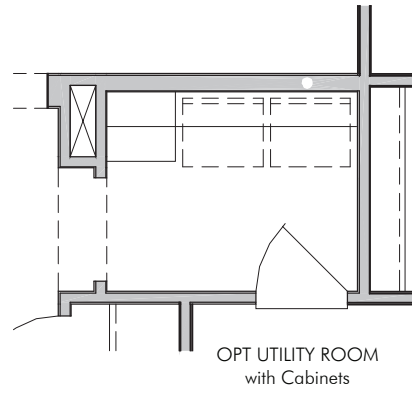

# THE DARLINGTON • 1,464 Sq. Ft.

- 3 Bedrooms, 2 Baths
- Master Bedroom with Large Walk-In Closet

Approved by: 9/30/2020

All square footage is approximate. Anglia Homes reserves the right to change specifications and designs without notice.

# THE DARLINGTON • 1,464 Sq. Ft.

Elevation R

Elevation S

Elevation SS

Elevation T

All elevations and floor plan renderings may vary due to community specific Deed Restrictions, Building Code Requirements or Subdivision Builder Requirements as listed on Design Feature Sheet.